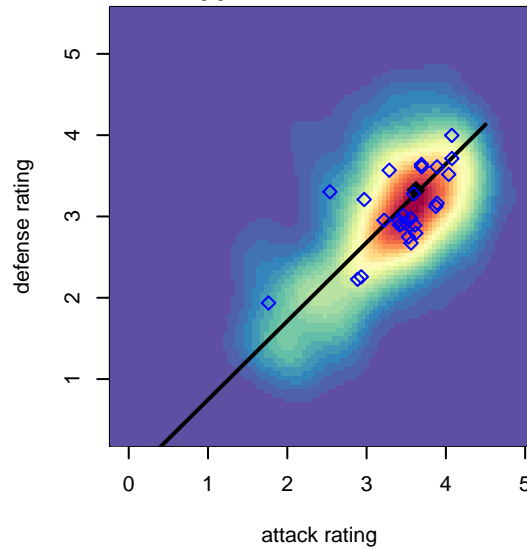

**attack and defense rating
relative to others at age
and all opponents in last 13 months**