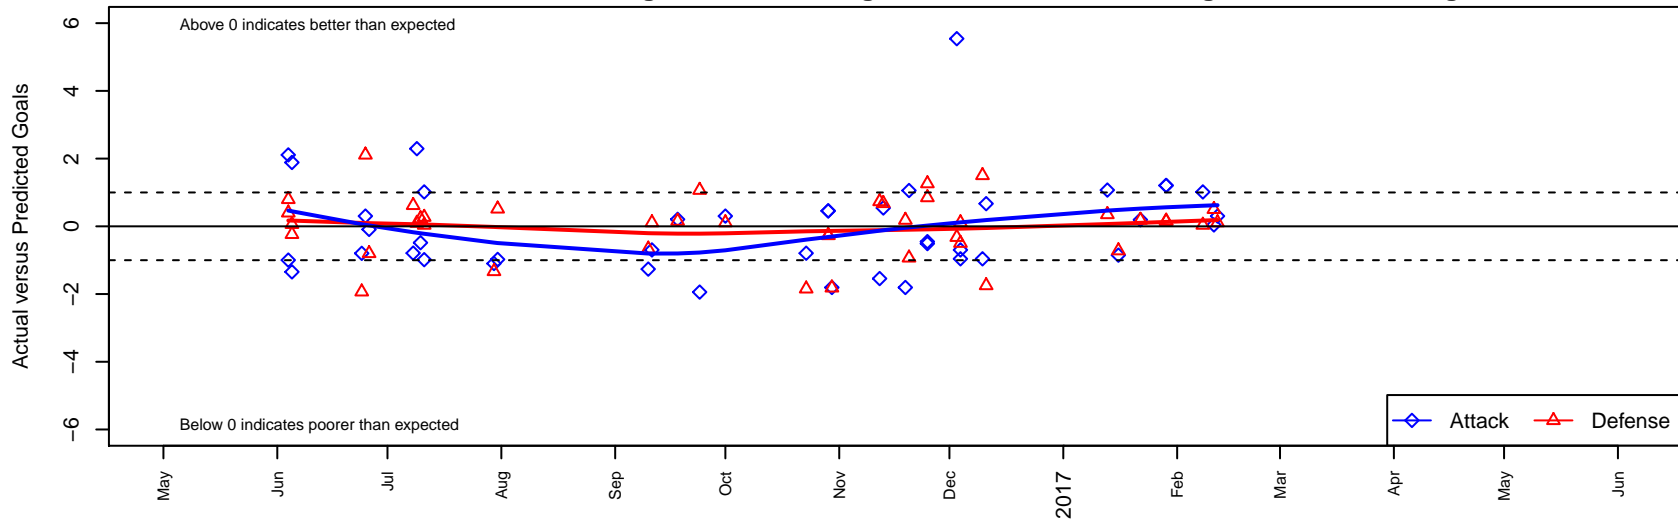

Eastside FC Red B99

Eastside FC
 Preston, WA
 B99 total strength=1802
 attack=37.42 defense=27.74
 fall league = RCL B99 Div 1
 notes= Kovats 2013

alt names used:
 Eastside FC B99 Red A
 EASTSIDE FC B99 RED (WA)
 Eastside FC B99 Red A
 EASTSIDE FC EFC B99 RED (WA)
 EASTSIDE FCEFC B99 RED
 Eastside FC B99 Red A

Eastside FC Red B99
 Dots are actual minus expected GF (blue circles) and GA (red triangles).
 Blue line is smoothed change in attack strength. Red is smoothed change in defense strength.

**attack and defense variance (black dot)
relative to other teams
and top 10 in region**