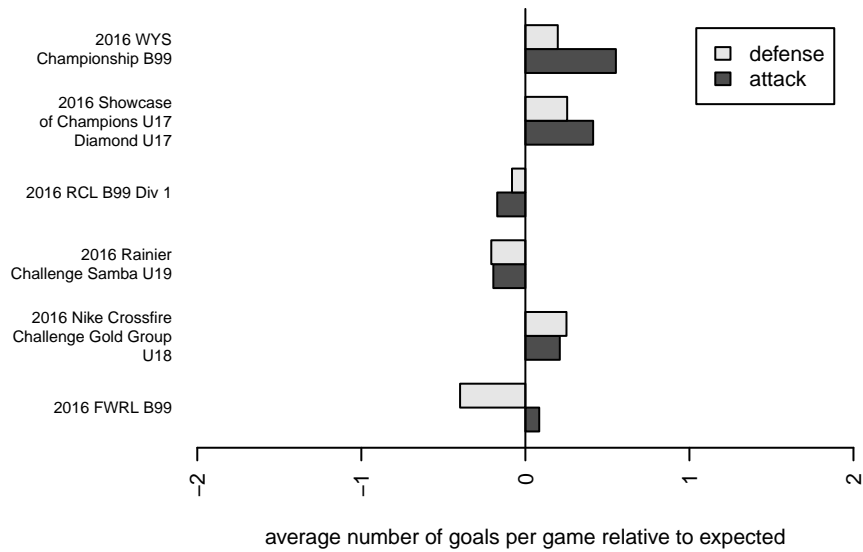

Performance relative to 13 month average