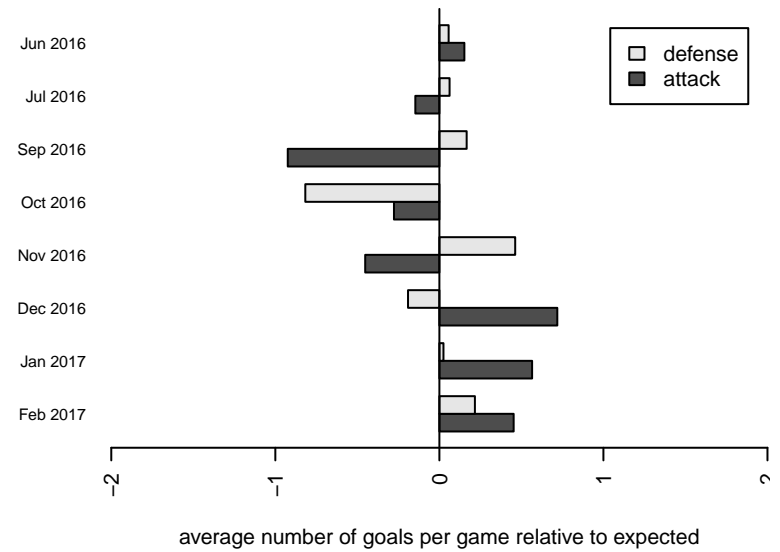

Performance relative to 13 month average