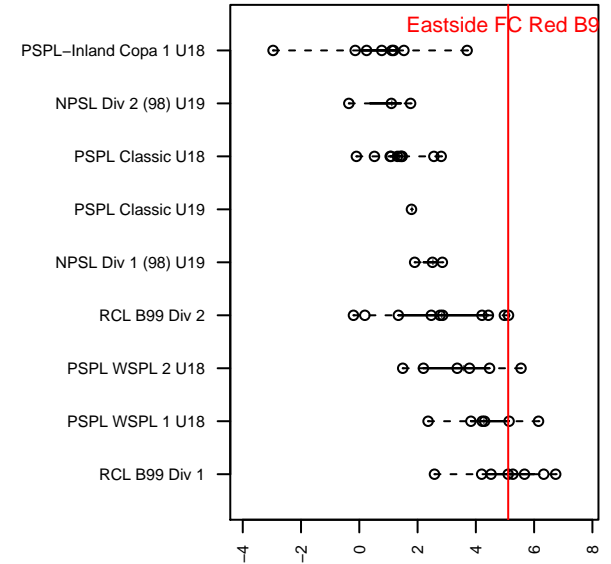

**attack and defense rating
relative to others at age
and all opponents in last 13 months**