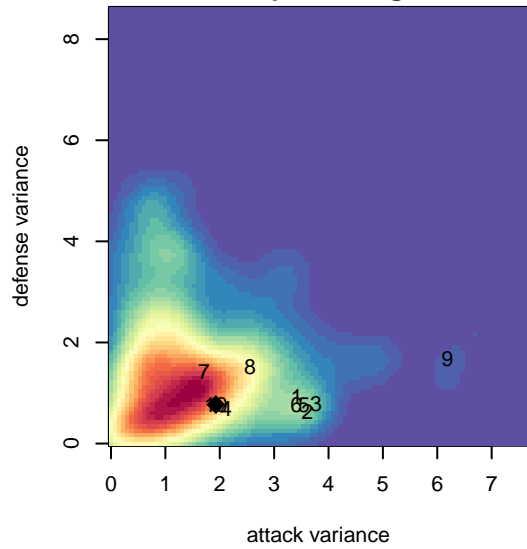

Eastside FC Red B99

Eastside FC
 Preston, WA
 B99 total strength=1802
 attack=37.42 defense=27.74
 fall league = RCL B99 Div 1
 notes= Kovats 2013

alt names used:
 Eastside FC B99 Red A
 EASTSIDE FC B99 RED (WA)
 Eastside FC B99 Red A
 EASTSIDE FC EFC B99 RED (WA)
 EASTSIDE FCEFC B99 RED
 Eastside FC B99 Red A

Eastside FC Red B99
 Dots are actual minus expected GF (blue circles) and GA (red triangles).
 Blue line is smoothed change in attack strength. Red is smoothed change in defense strength.

**attack and defense variance (black dot)
relative to other teams
and top 10 in region**